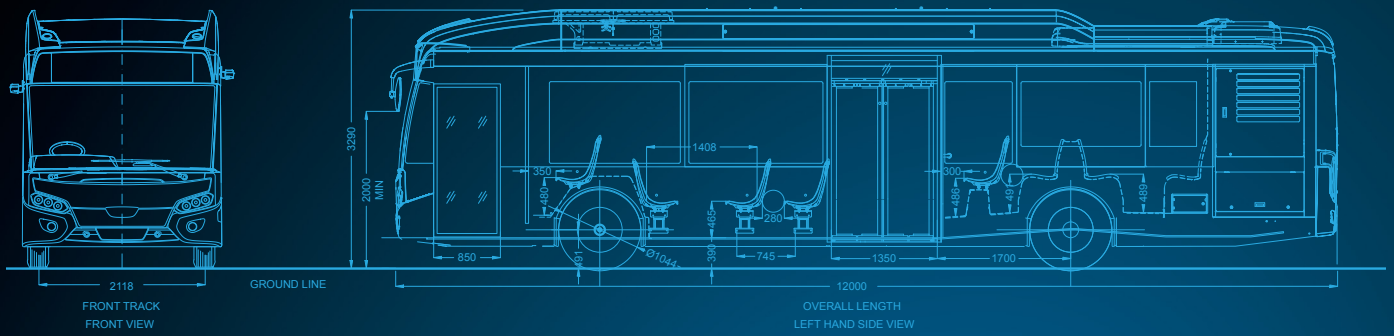

EKA LF – Specifications